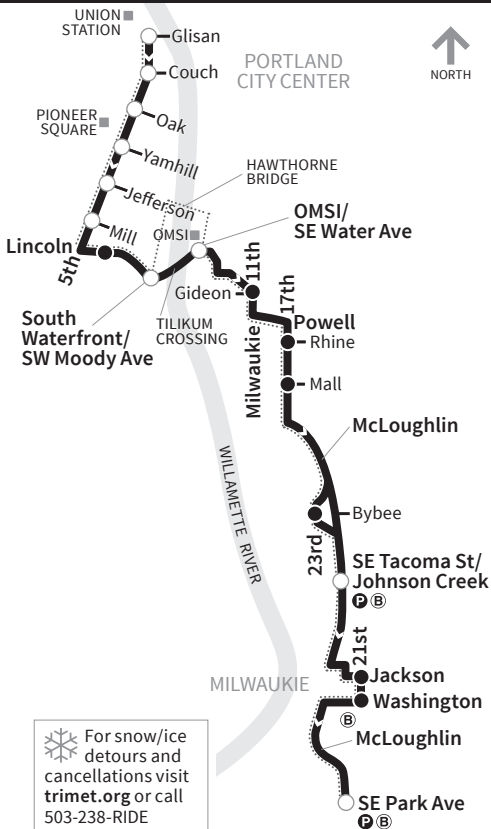

291-Orange Night Bus

 For snow/ice detours and cancellations visit trimet.org or call 503-238-RIDE

- Route/Schedule Stop
- Stop shared with MAX Station
- Ⓟ Park & Ride
- ⓑ Secure Bike Parking
- Snow Route