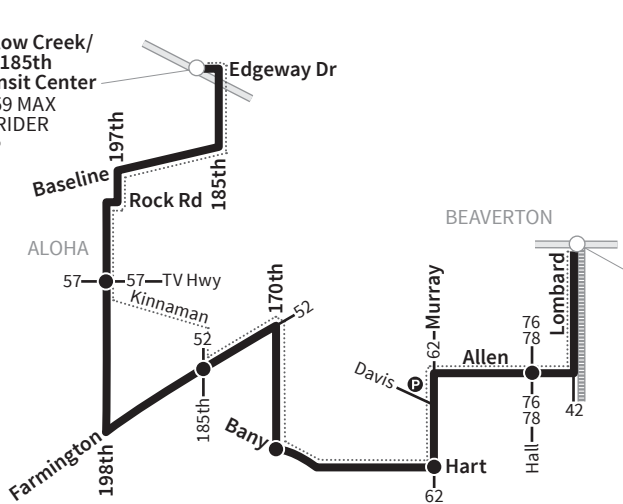

88-Hart/198th

Willow Creek/
SW 185th
Transit Center

52 59 MAX
CC RIDER

Ⓟ Ⓠ

- Route/Schedule Stop
- Park & Ride
- Secure Bike Parking
- 35- Transfer Nearby
- MAX Line and Station
- WES Line and Station
- Snow Route

Beaverton
Transit Center

20 42 52 53 54
57 58 61 76 78
MAX WES Ⓠ

For snow/ice
detours and
cancellations visit
trimet.org or call
503-238-RIDE