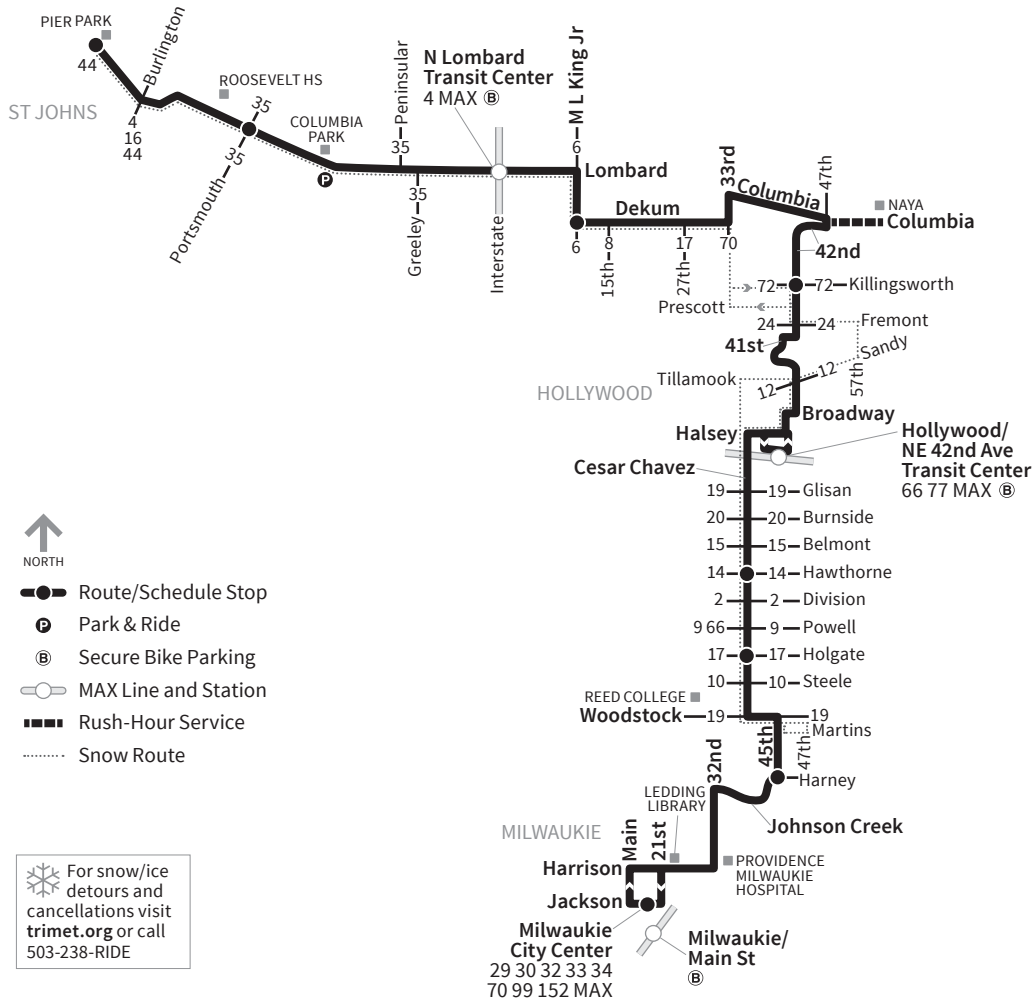

75-Cesar Chavez/Lombard

NORTH

For snow/ice detours and cancellations visit trimet.org or call 503-238-RIDE